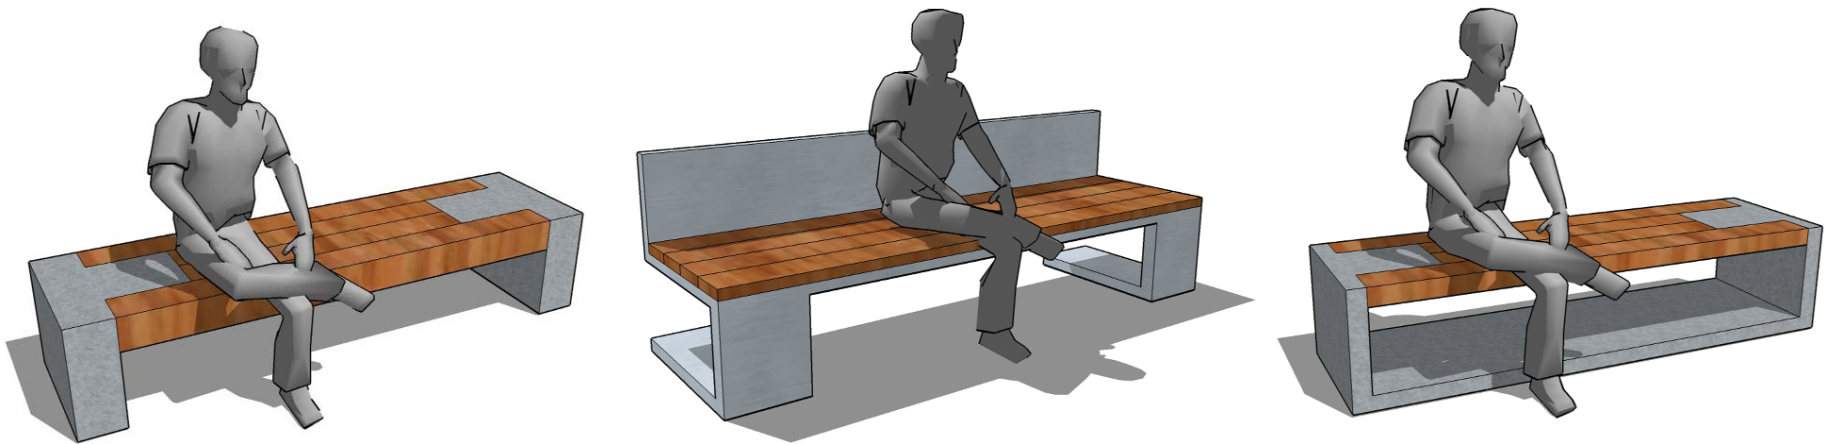

SUPRABENCH

Contemporary seating designed to revitalise your environment

SUPRABENCH

- Bespoke seating designed for you.
- Form and function.
- Using a combination of materials to enhance any environment.

ALL TECHNICAL DETAILS ARE COPYRIGHT, AND MUST NOT BE REPRODUCED WITHOUT PRIOR CONSENT

SUPRABENCH

Jones of Oswestry are able to produce seating to customer requirements, helping you to revitalise your environment. Our Suprabench range is designed to help landscape designers produce schemes of high quality, both visually and operationally.